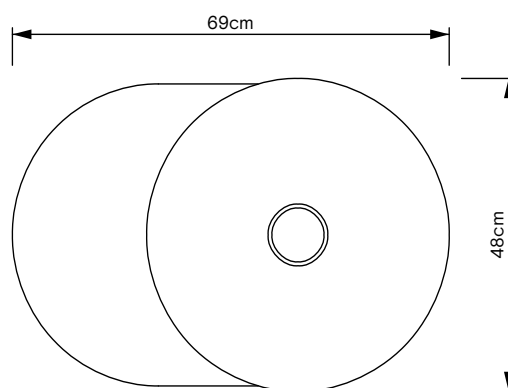

Cleaning instructions

Wipe with a damp or a soft dry cloth. Do not use any type of detergent that can mark the stone.