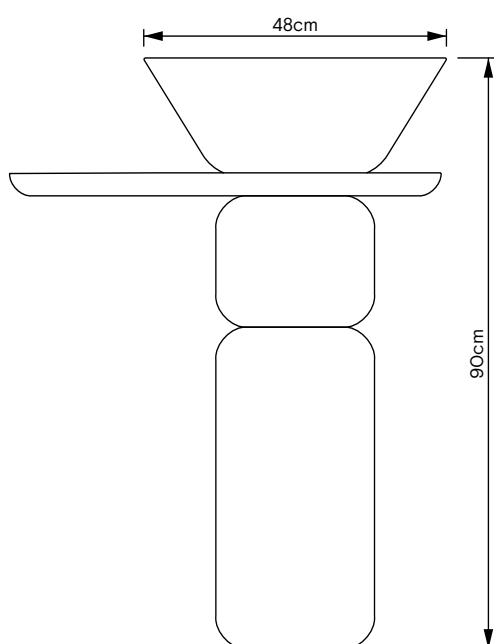

Cleaning instructions

Wipe with a damp or a soft dry cloth. Do not use any type of detergent that can mark the stone.