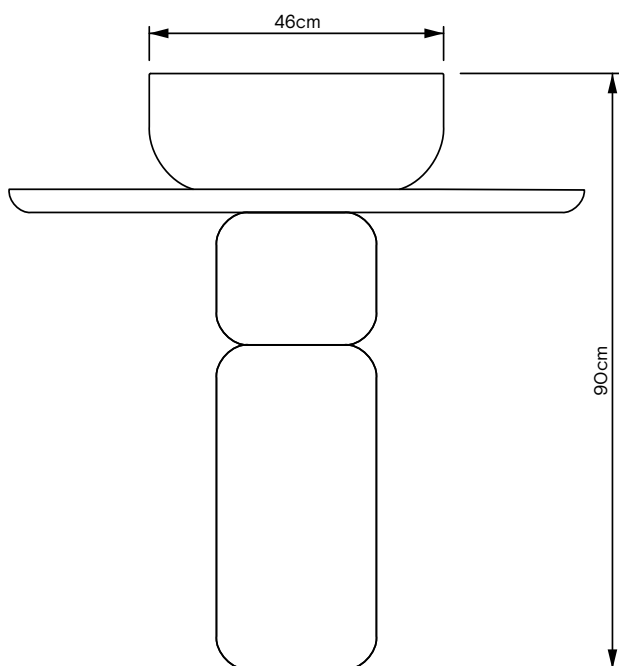

Cleaning instructions

Wipe with a damp or a soft dry cloth. Do not use any type of detergent that can mark the stone.