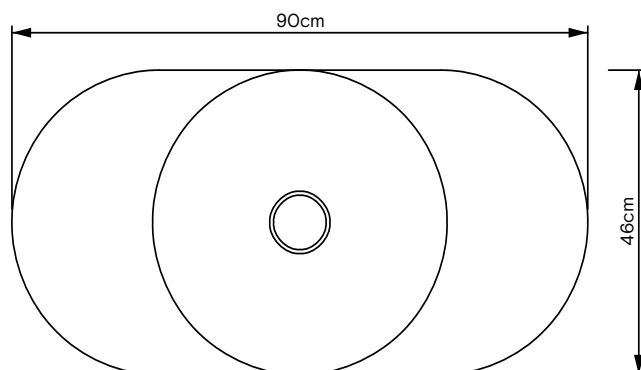

Cleaning instructions

Wipe with a damp or a soft dry cloth. Do not use any type of detergent that can mark the stone.